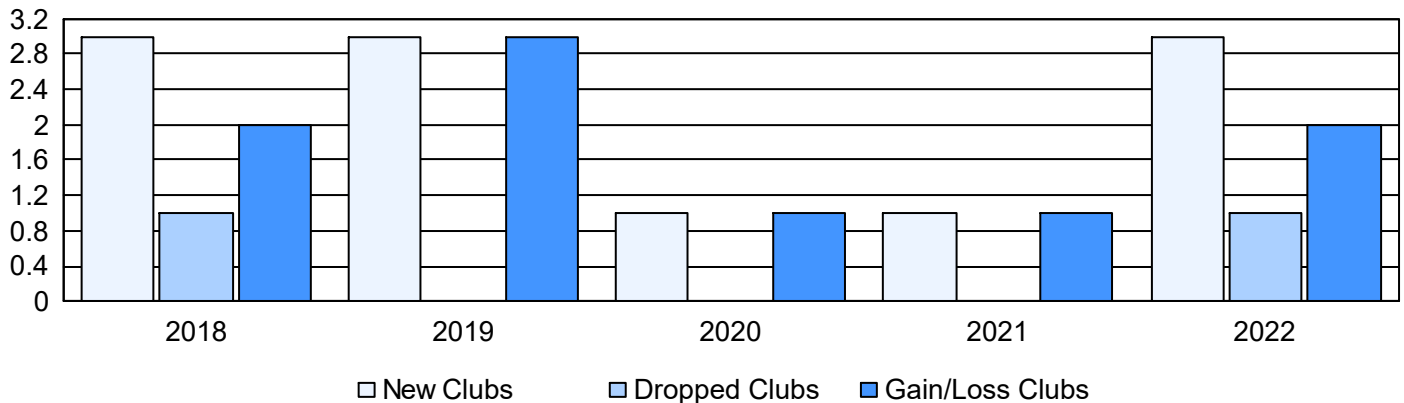

Year	New Clubs	Dropped Clubs	Gain/ Loss Clubs	New Members	Charter Members	Reinstate Members	Transfer Members	Total Member Added	Total Members Dropped	Gain/ Loss Members
2017-2018	3	1	2	116	79	4	25	224	195	29
2018-2019	3	0	3	94	93	5	10	202	204	-2
2019-2020	1	0	1	110	33	2	17	162	191	-29
2020-2021	1	0	1	55	22	4	7	88	137	-49
2021-2022	3	1	2	123	81	1	15	220	150	70
<b>Average</b>	<b>2</b>	<b>0</b>	<b>2</b>	<b>100</b>	<b>62</b>	<b>3</b>	<b>15</b>	<b>179</b>	<b>175</b>	<b>4</b>

### Clubs