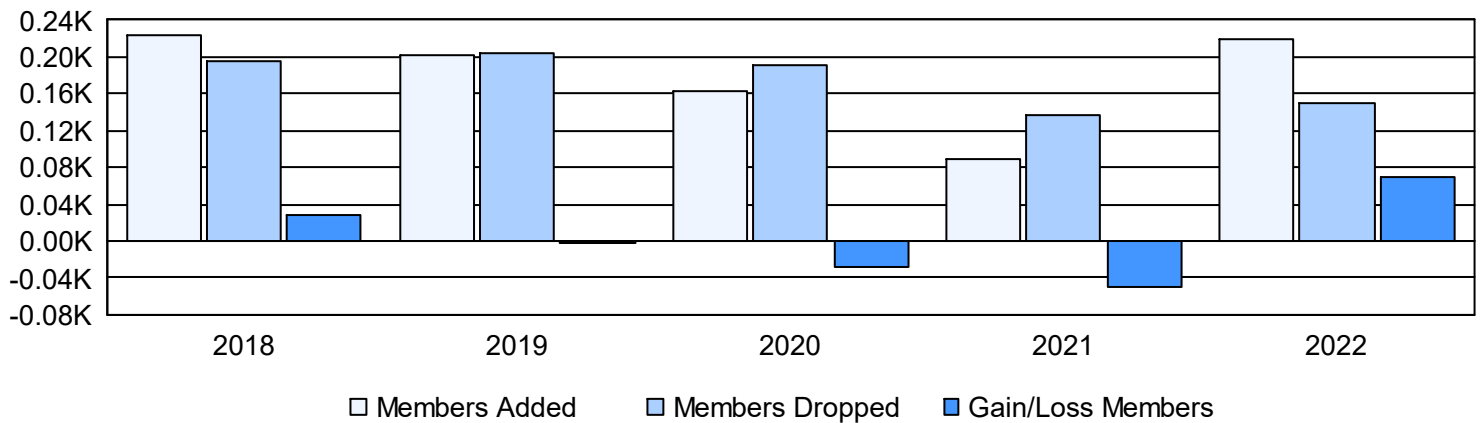

Year	New Clubs	Dropped Clubs	Gain/ Loss Clubs	New Members	Charter Members	Reinstate Members	Transfer Members	Total Member Added	Total Members Dropped	Gain/ Loss Members
2017-2018	3	1	2	116	79	4	25	224	195	29
2018-2019	3	0	3	94	93	5	10	202	204	-2
2019-2020	1	0	1	110	33	2	17	162	191	-29
2020-2021	1	0	1	55	22	4	7	88	137	-49
2021-2022	3	1	2	123	81	1	15	220	150	70
Average	2	0	2	100	62	3	15	179	175	4

Clubs

Members