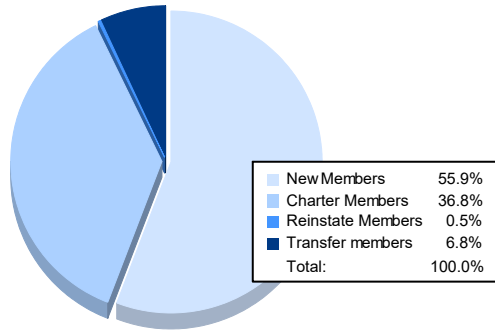

Membership Composition June 2022 Cumulative